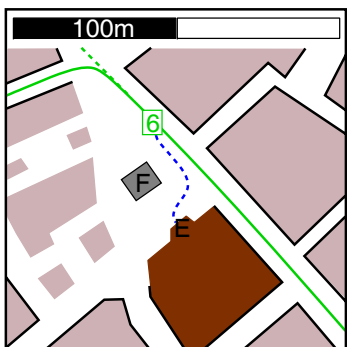

## Welcome Reception:

To go to the Welcome Reception you can take tram 6 towards "Hauptbahnhof" and leave at station "Hauptplatz-Congress" marked with 6j in the small map to the left. Towards south, past the fountain (F) is the entrance (E) to the "Rathaus" (city hall). Enter and go through the door to your right. The Welcome Reception takes place on the 2nd floor (that means that you have to go up 2 floors).